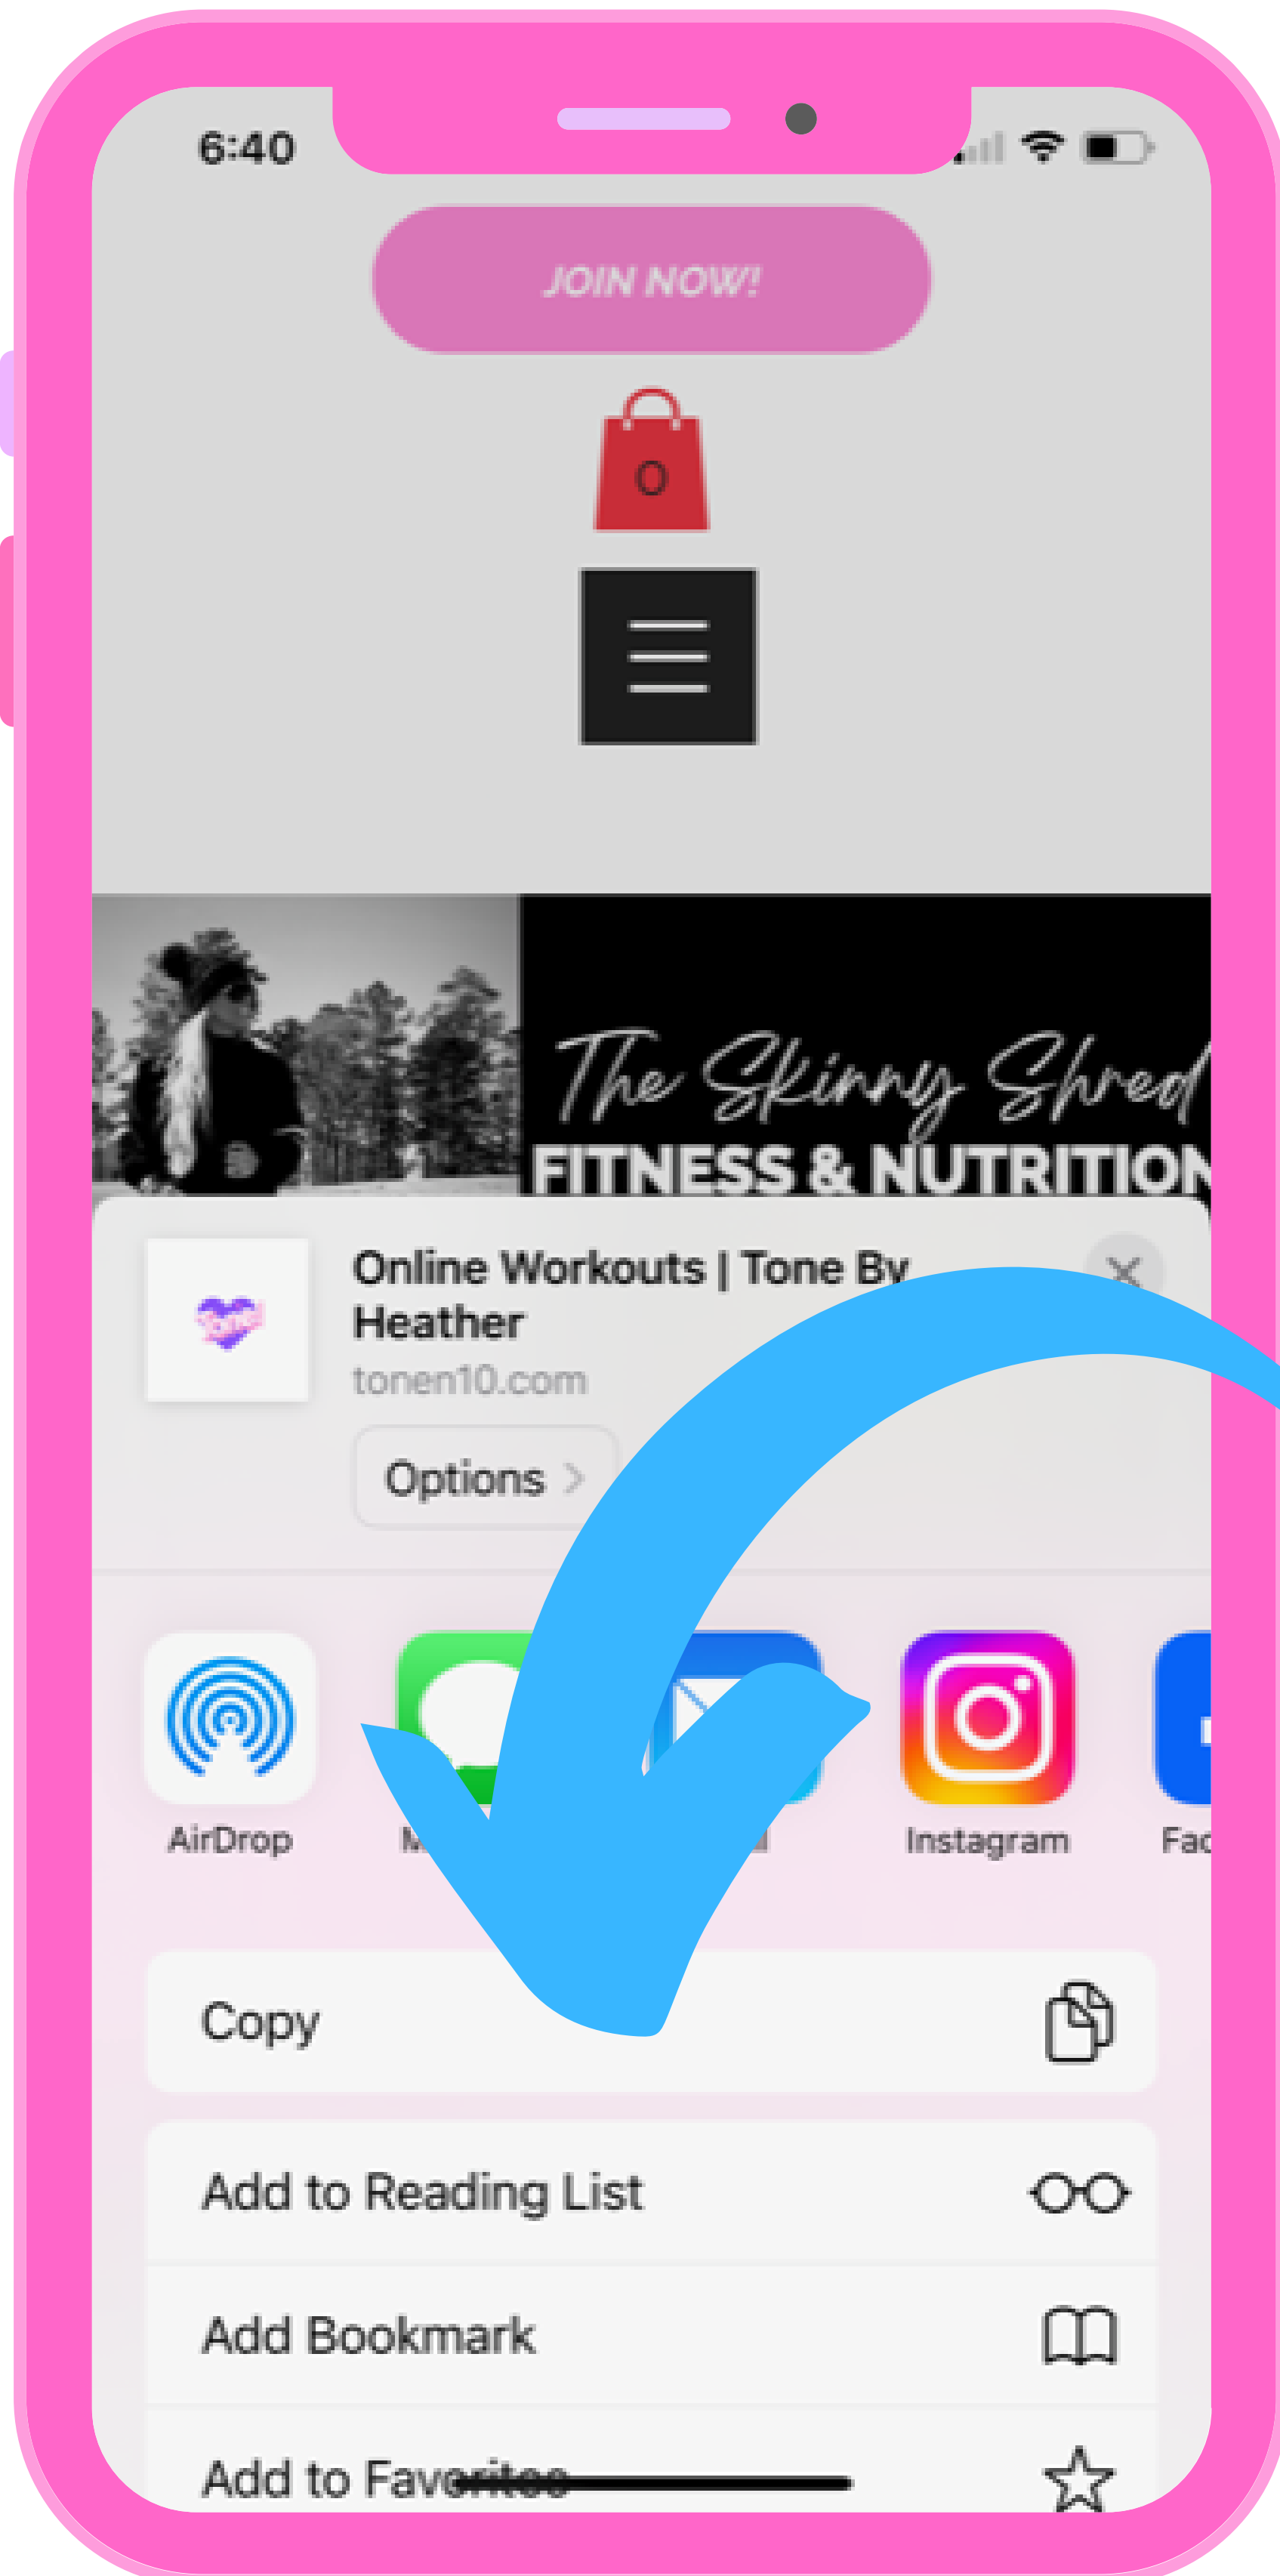

# ADD TONE TO YOUR HOME PAGE FOR EASY ACCESS!

STEP 1:  
OPEN SAFARI ON  
YOUR PHONE OR  
WHATEVER  
BROWSER FOR THE  
WEB YOU USE

**tone**  
*Babe*  
Duh!

# ADD TONE TO YOUR HOME PAGE FOR EASY ACCESS!

STEP 2:  
GO TO  
TONEN10.COM  
THEN  
STEP 3: CLICK THE  
DOWNLOAD ICON  
AT THE BOTTOM

**TONE**  
*Babe*  
Duh!

# ADD TONE TO YOUR HOME PAGE FOR EASY ACCESS!

STEP 3:  
THIS WILL BRING UP  
A MENU, SCROLL IT  
UP UNTIL YOU SEE  
STEP 4: IT WILL SAY  
“ADD TO HOME  
SCREEN”

**TONE**  
*Babe*