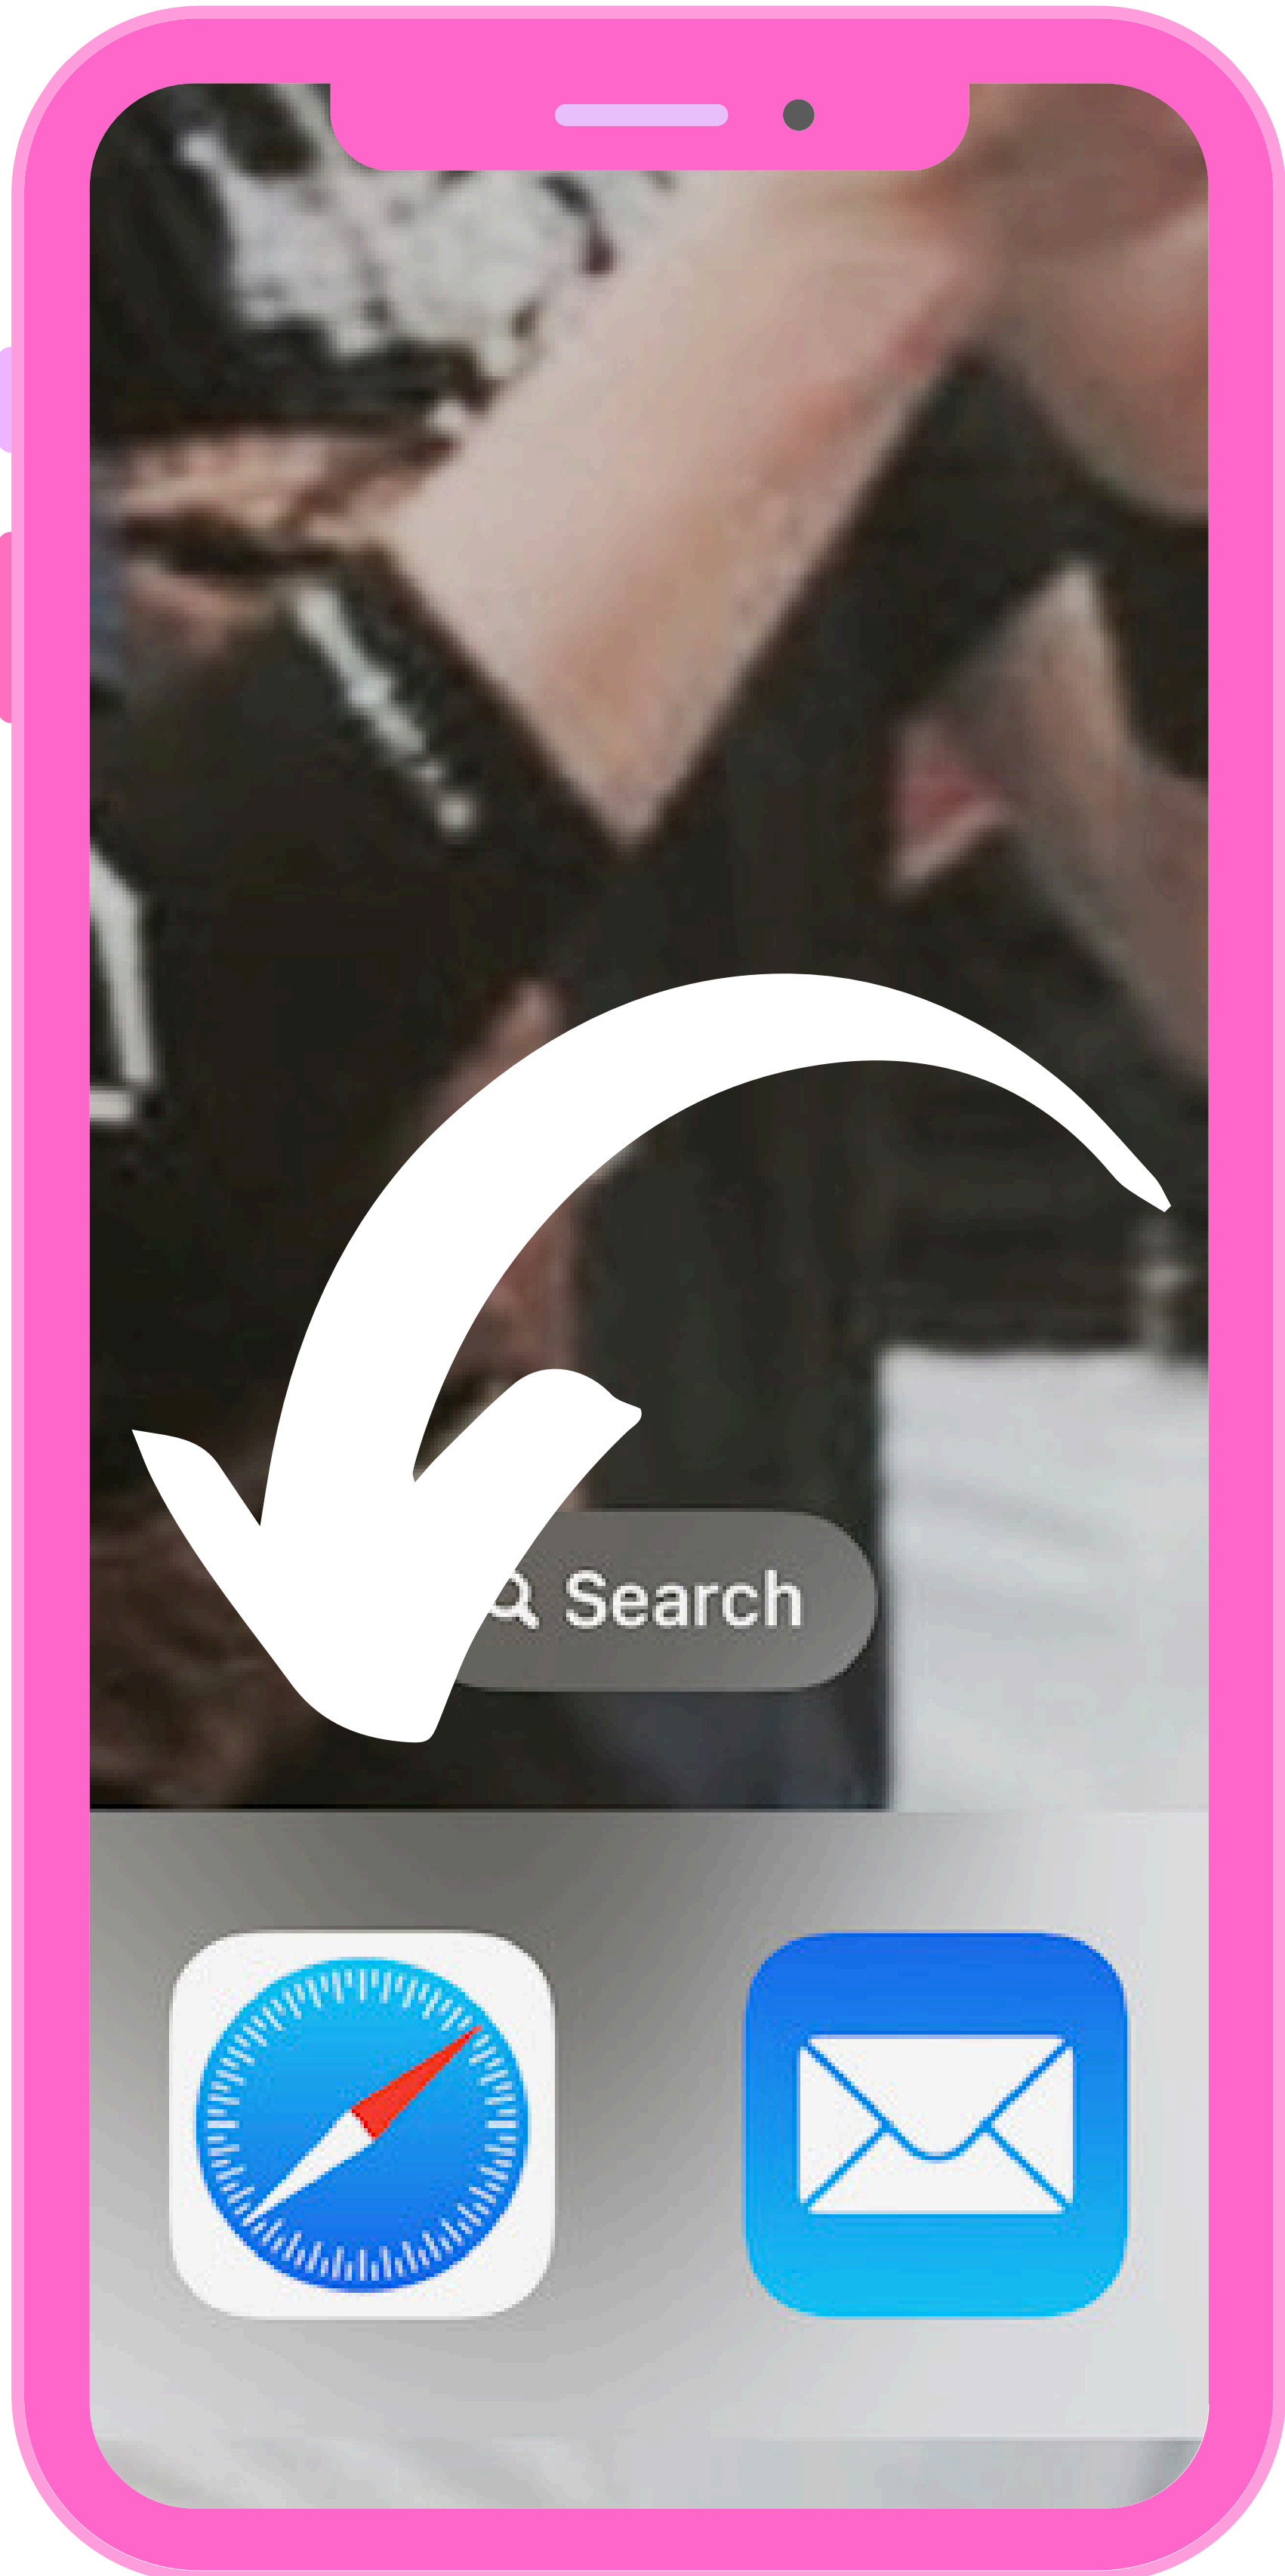

# ADD TONE TO YOUR HOME PAGE FOR EASY ACCESS!

STEP 1:  
OPEN SAFARI ON  
YOUR PHONE OR  
WHATEVER  
BROWSER FOR THE  
WEB YOU USE

**tone**  
*Babe*  
Duh!

# ADD TONE TO YOUR HOME PAGE FOR EASY ACCESS!

STEP 2:  
GO TO  
TONEN10.COM  
THEN  
STEP 3: CLICK THE  
DOWNLOAD ICON  
AT THE BOTTOM

**TONE**  
*Babe*  
Duh!

# ADD TONE TO YOUR HOME PAGE FOR EASY ACCESS!

STEP 3:  
THIS WILL BRING UP  
A MENU, SCROLL IT  
UP UNTIL YOU SEE  
STEP 4: IT WILL SAY  
“ADD TO HOME  
SCREEN”

**TONE**  
*Babe*