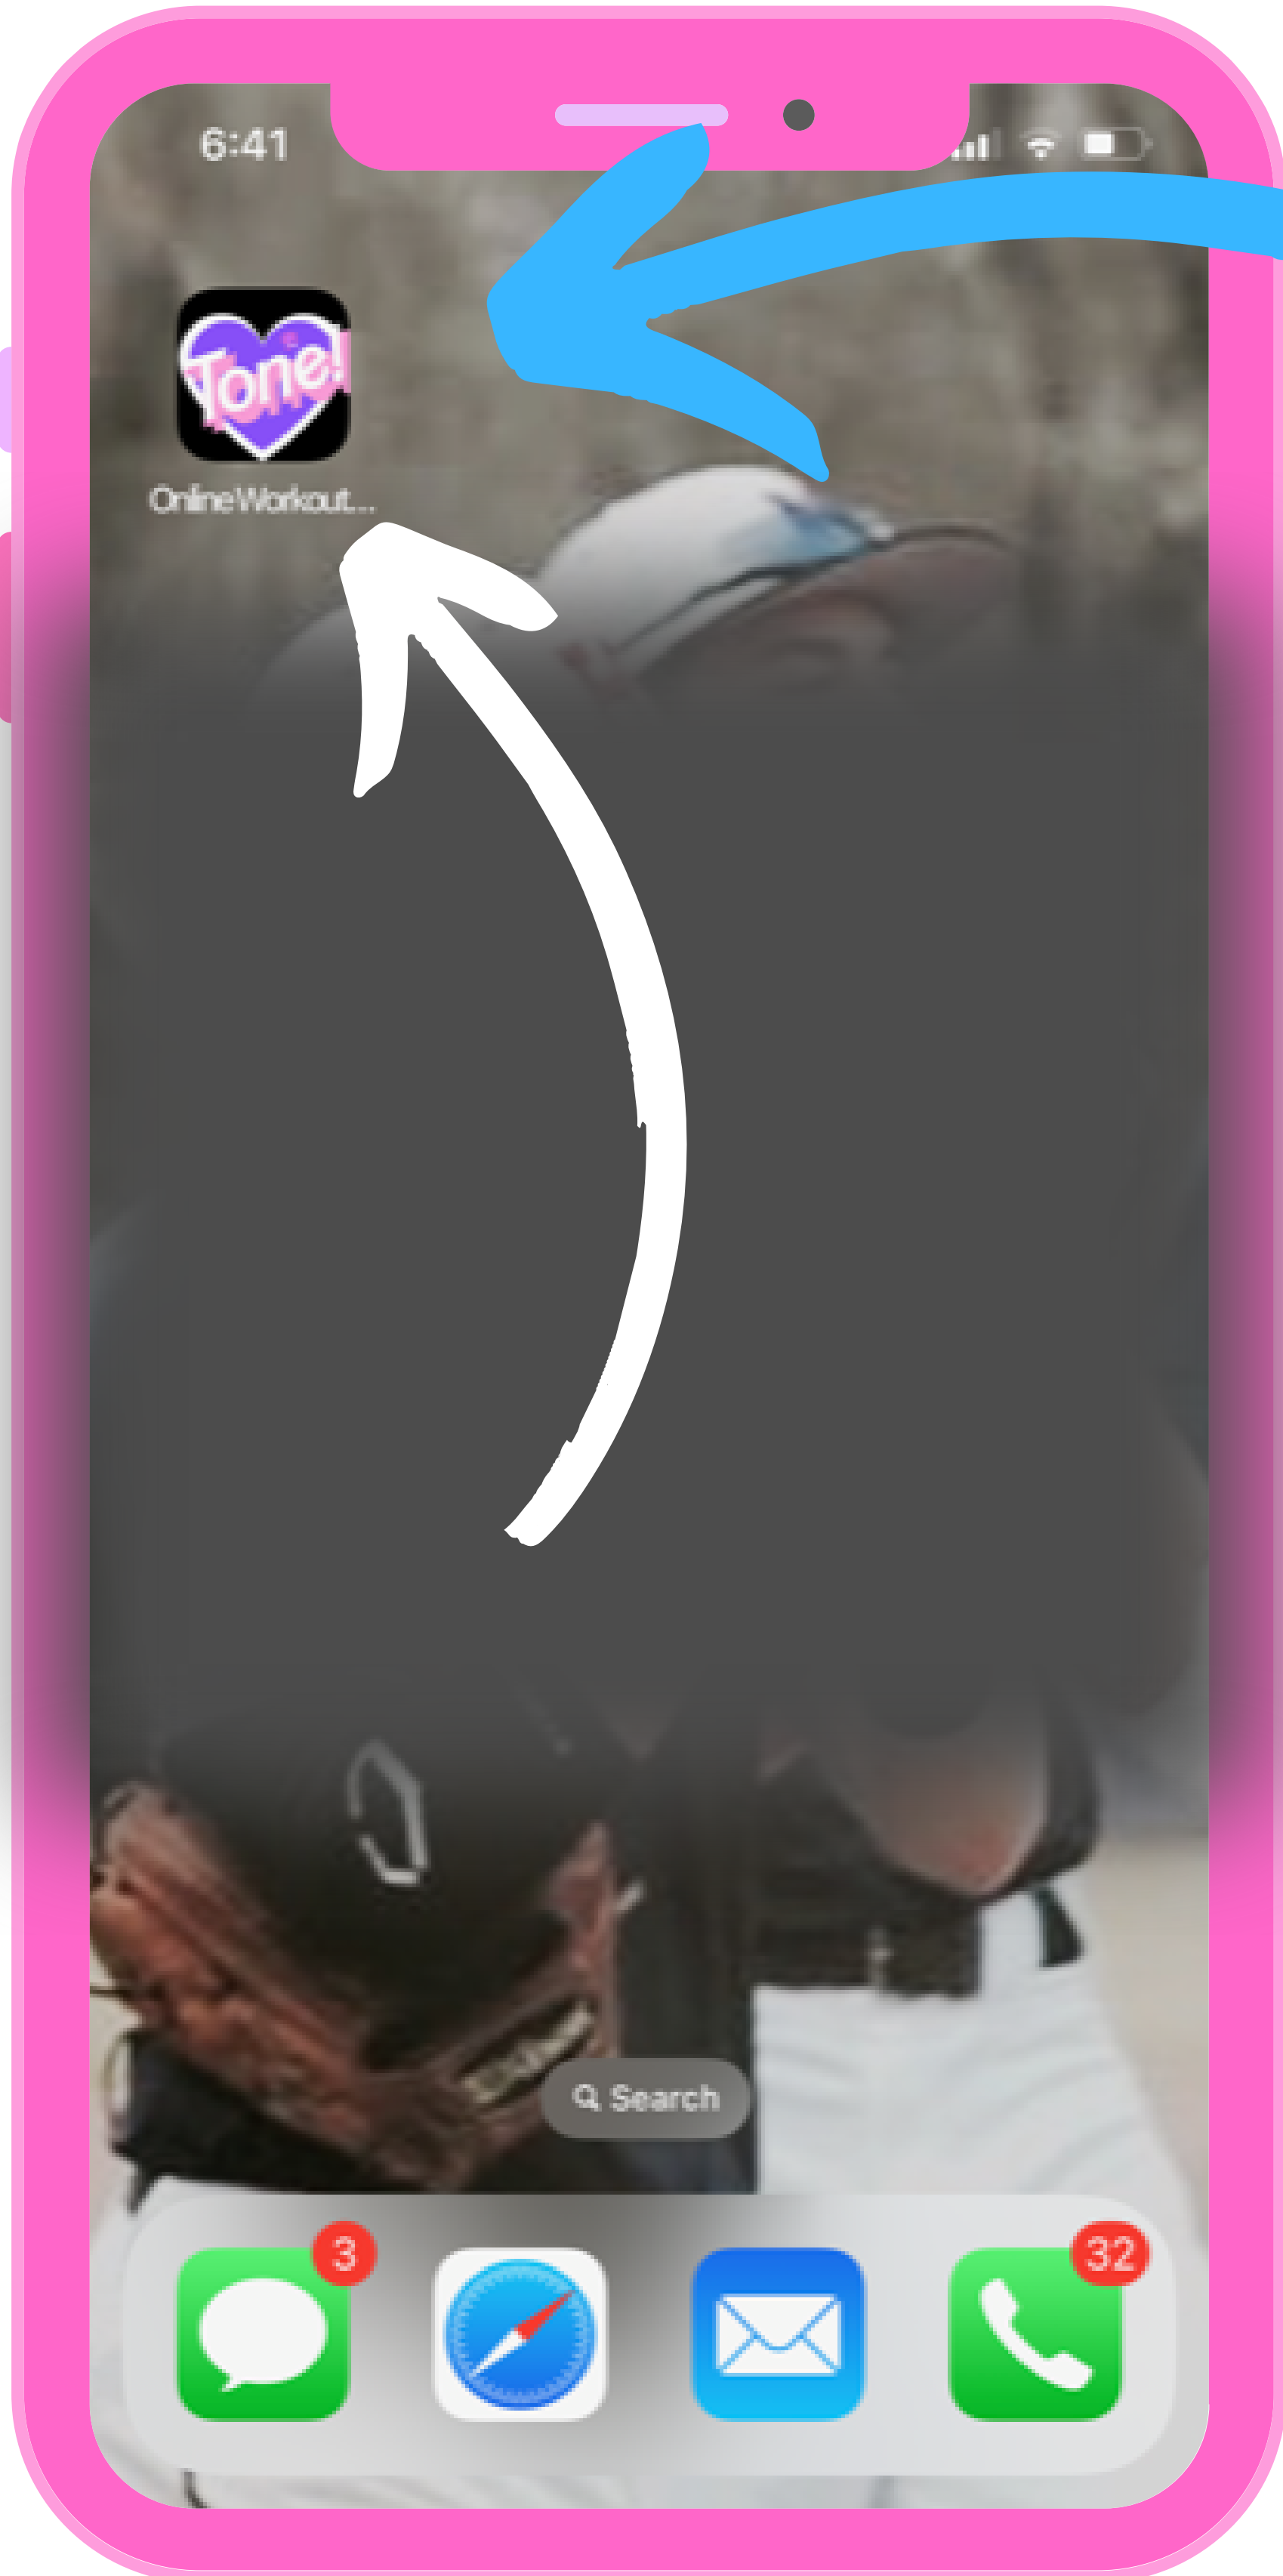

ADD TONE TO YOUR HOME PAGE FOR EASY ACCESS!

STEP 6: YOU WILL SEE THE ICON ON YOUR HOMESCREEN NOW, USE TO LOGIN WITH EASE IN YOUR MEMBER PORTAL

STONE
Babe