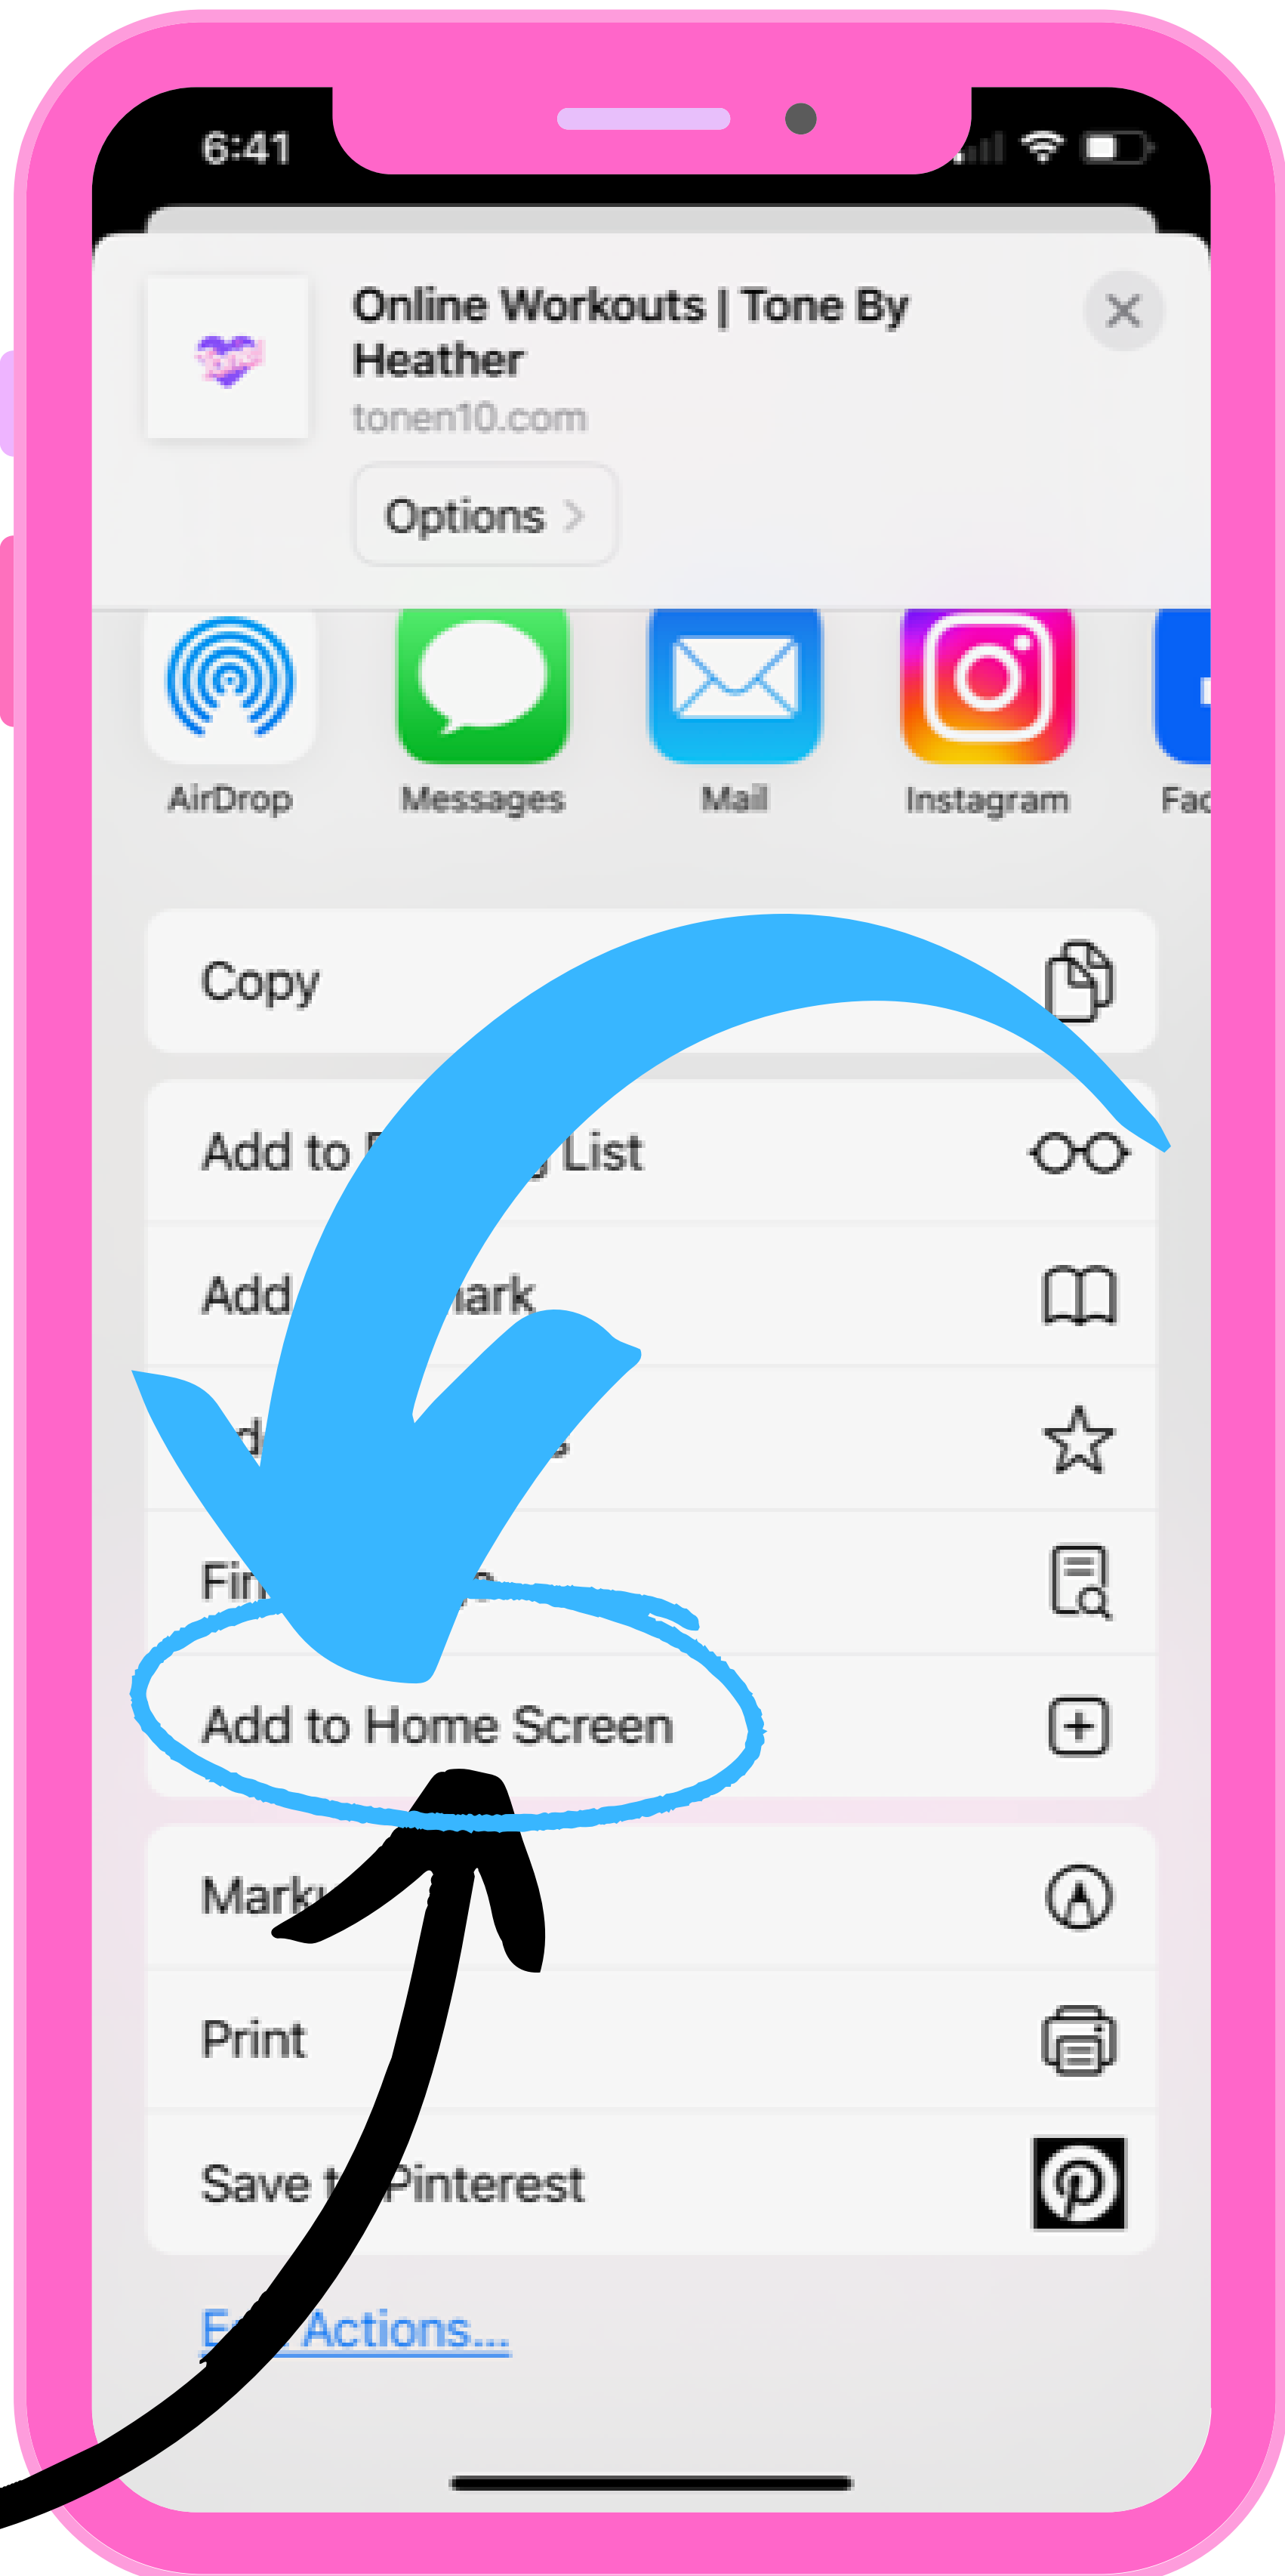

# ADD TONE TO YOUR HOME PAGE FOR EASY ACCESS!

STEP 1:  
OPEN SAFARI ON  
YOUR PHONE OR  
WHATEVER  
BROWSER FOR THE  
WEB YOU USE

**tone**  
*Babe*  
Duh!

# ADD TONE TO YOUR HOME PAGE FOR EASY ACCESS!

STEP 2:  
GO TO  
TONEN10.COM  
THEN  
STEP 3: CLICK THE  
DOWNLOAD ICON  
AT THE BOTTOM

**TONE**  
*Babe*  
Duh!

# ADD TONE TO YOUR HOME PAGE FOR EASY ACCESS!

STEP 3:  
THIS WILL BRING UP  
A MENU, SCROLL IT  
UP UNTIL YOU SEE  
STEP 4: IT WILL SAY  
“ADD TO HOME  
SCREEN”

**TONE**  
*Babe*

# ADD TONE TO YOUR HOME PAGE FOR EASY ACCESS!

STEP 4: ONCE YOU SEE "ADD TO HOME SCREEN", CLICK THAT!

**TONE**  
*Babe*