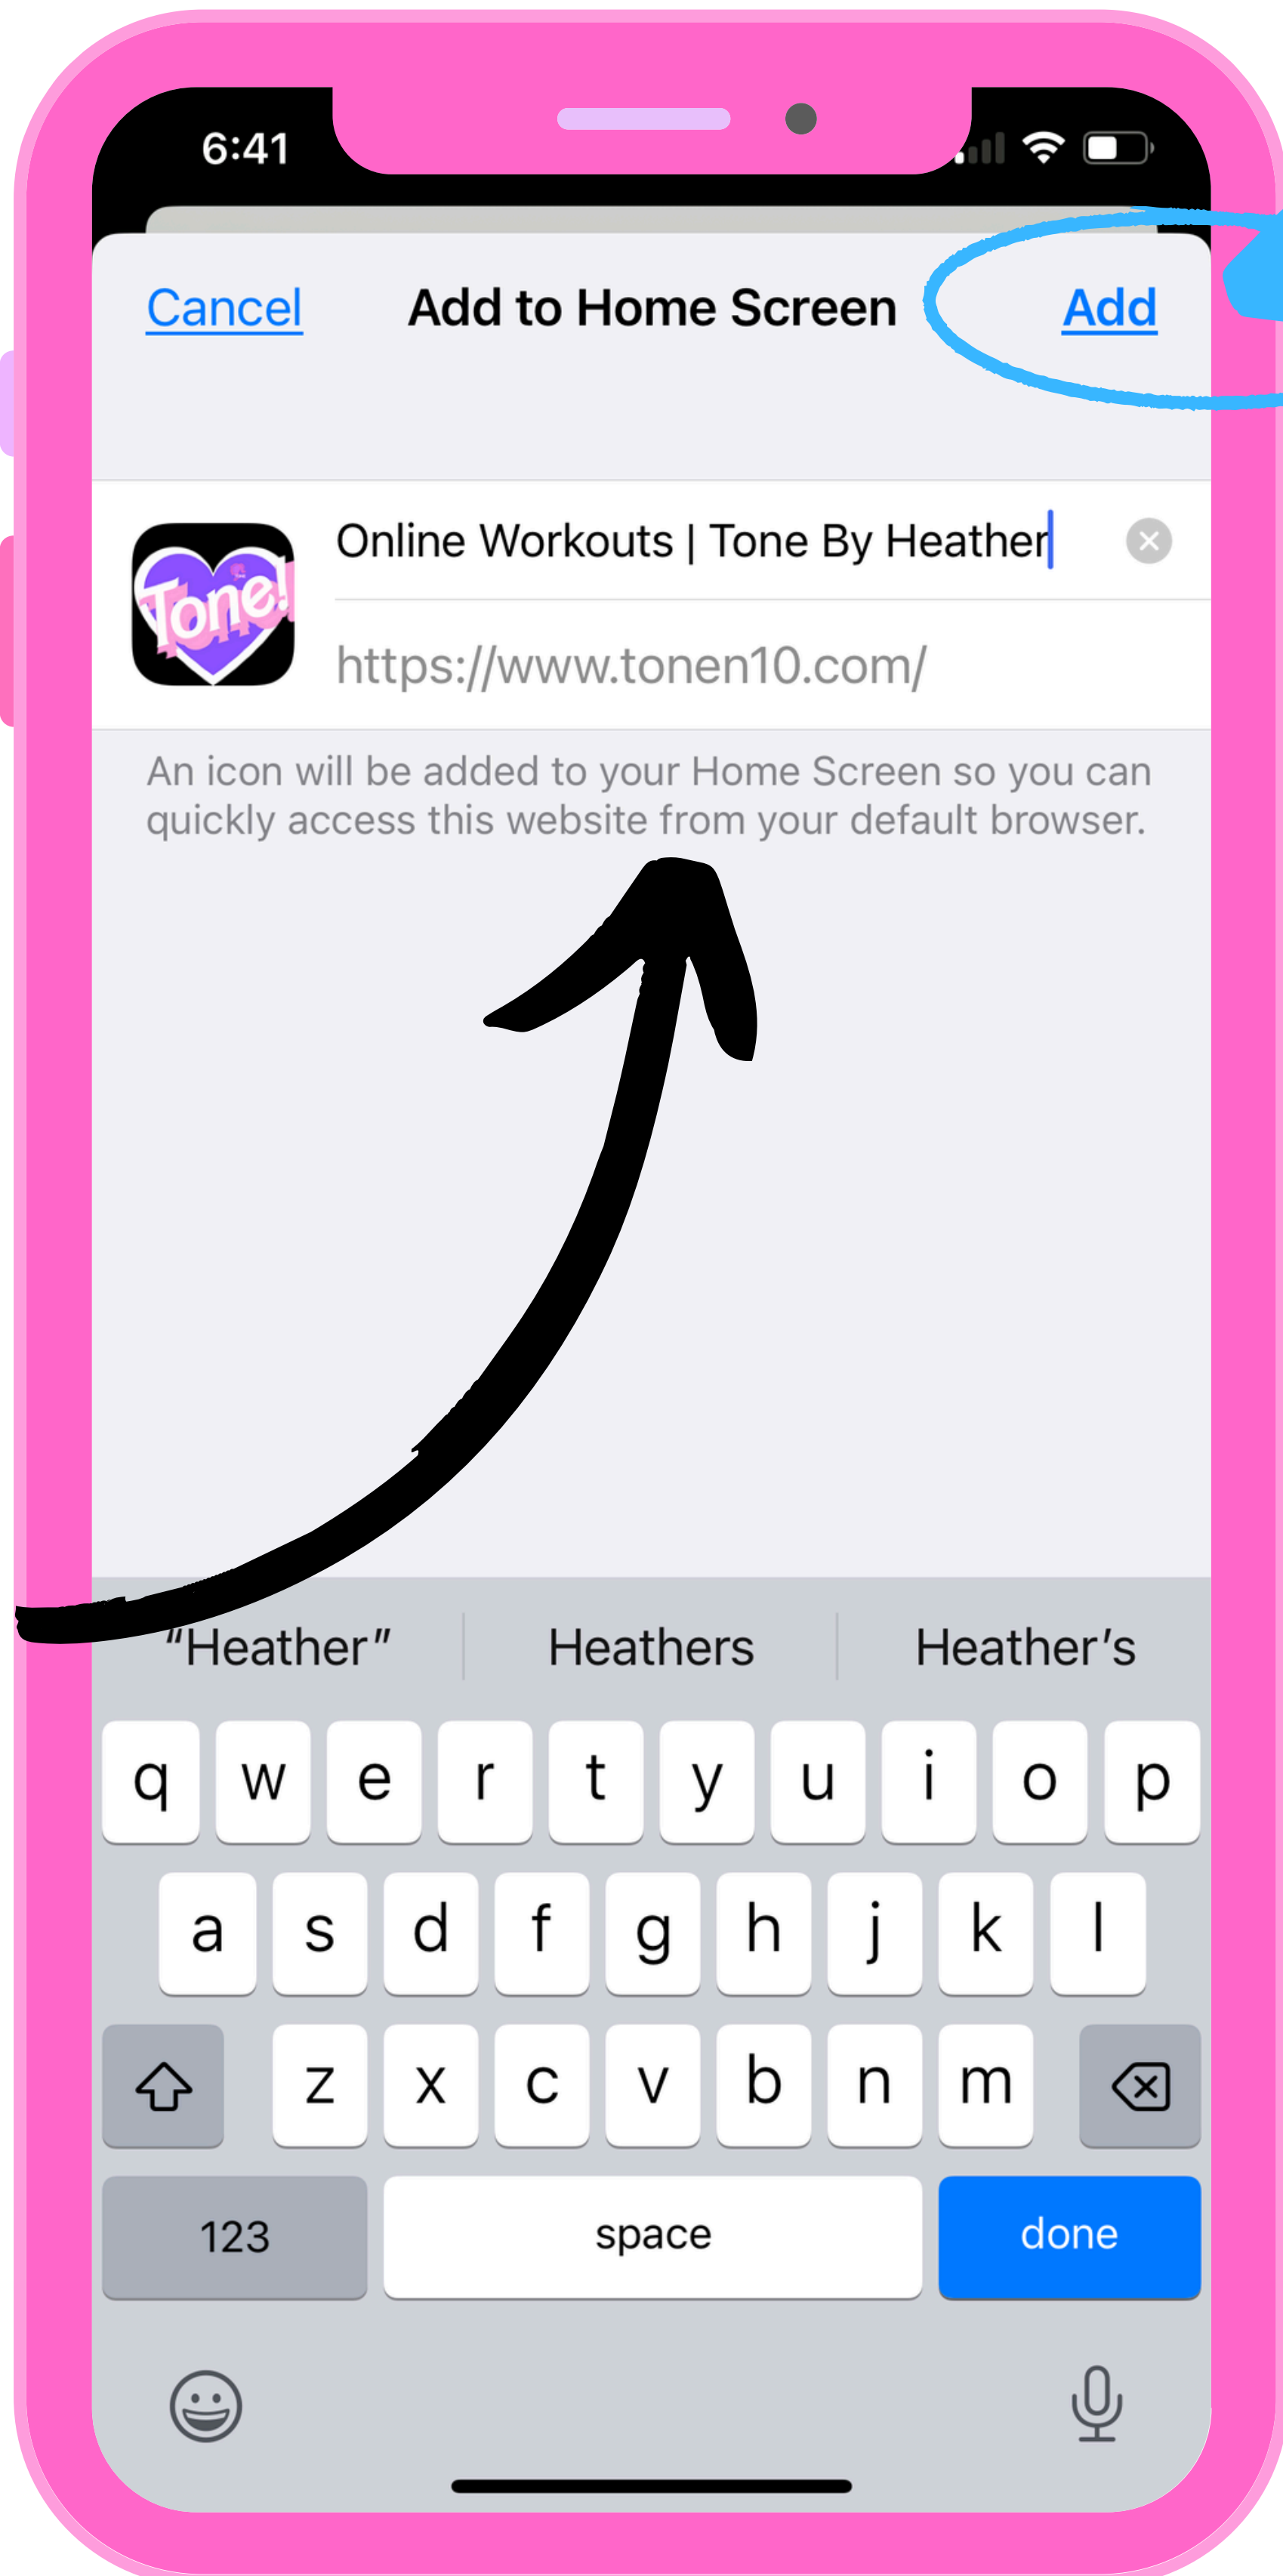

# ADD TONE TO YOUR HOME PAGE FOR EASY ACCESS!

STEP 2:  
GO TO  
TONEN10.COM  
THEN  
STEP 3: CLICK THE  
DOWNLOAD ICON  
AT THE BOTTOM

**TONE**  
*Babe*  
Duh!

# ADD TONE TO YOUR HOME PAGE FOR EASY ACCESS!

STEP 3:  
THIS WILL BRING UP  
A MENU, SCROLL IT  
UP UNTIL YOU SEE  
STEP 4: IT WILL SAY  
“ADD TO HOME  
SCREEN”

**TONE**  
*Babe*

# ADD TONE TO YOUR HOME PAGE FOR EASY ACCESS!

STEP 4: ONCE YOU SEE "ADD TO HOME SCREEN", CLICK THAT!

**TONE**  
*Babe*

# ADD TONE TO YOUR HOME PAGE FOR EASY ACCESS!

STEP 5: YOU WILL SEE THIS, THEN CLICK "ADD" IN THE TOP RIGHT